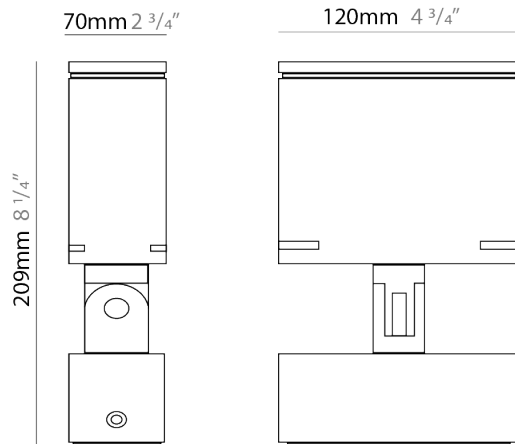

PROJECT
TYPE
SPECIFIER
QUANTITY
DATE

TARGET SURFACE

E9F233-

base number   Finish Options   Lens Options

1. To build a product code in our configurator select the specify button on the base model # product page
2. To build a manual product code on this datasheet choose from the options listed below in blue font and add the suffix to the base model #

GENERAL

Series: Target
Brand: Platek
Division: Exterior
Mounting Type: Surface
Mounting Location: Above Ground
Subcategory: Flood

PHYSICAL

Shape: Rectangle
Length (mm): 120
Length (in): 4 3/4
Width (mm): 70
Width (in): 2 3/4
Height (mm): 213
Height (in): 8 3/8
Light Distribution: Adjustable / Direct
Screws: A4 stainless steel
Diffuser: Clear tempered glass
Fixture Finish: BLK / WHI / GRY / COR / ANT / BRZ
Fixture Material: Aluminum Die Cast
Cable Details: 2000mm Cable

ELECTRICAL

Lamp Type: LED
Total Output Wattage (W): 16
Dimming: DMX
Driver Included: No
Driver Location: Remote
Driver Type: Constant Current - Universal
Driver Class: Class 2
Input Voltage (V): 120 - 277
Constant Current (MA): 700

LED

Number of LEDs: 8
Color Temperature (°K): RGBW
CRI: >80 CRI
Lamp Life (hrs): 60000
Special LEDs offerings: RGBW

OPTICAL

Optic°: 9 / 24 / 48 / ELL
Adjustability: Rotational 330°; Tilt 90°

RATINGS AND CERTIFICATIONS

Certified By: Certified for North American Standards
IP Rating: IP66
IK Rating: IK08
Bug Rating: B1 U0 G0